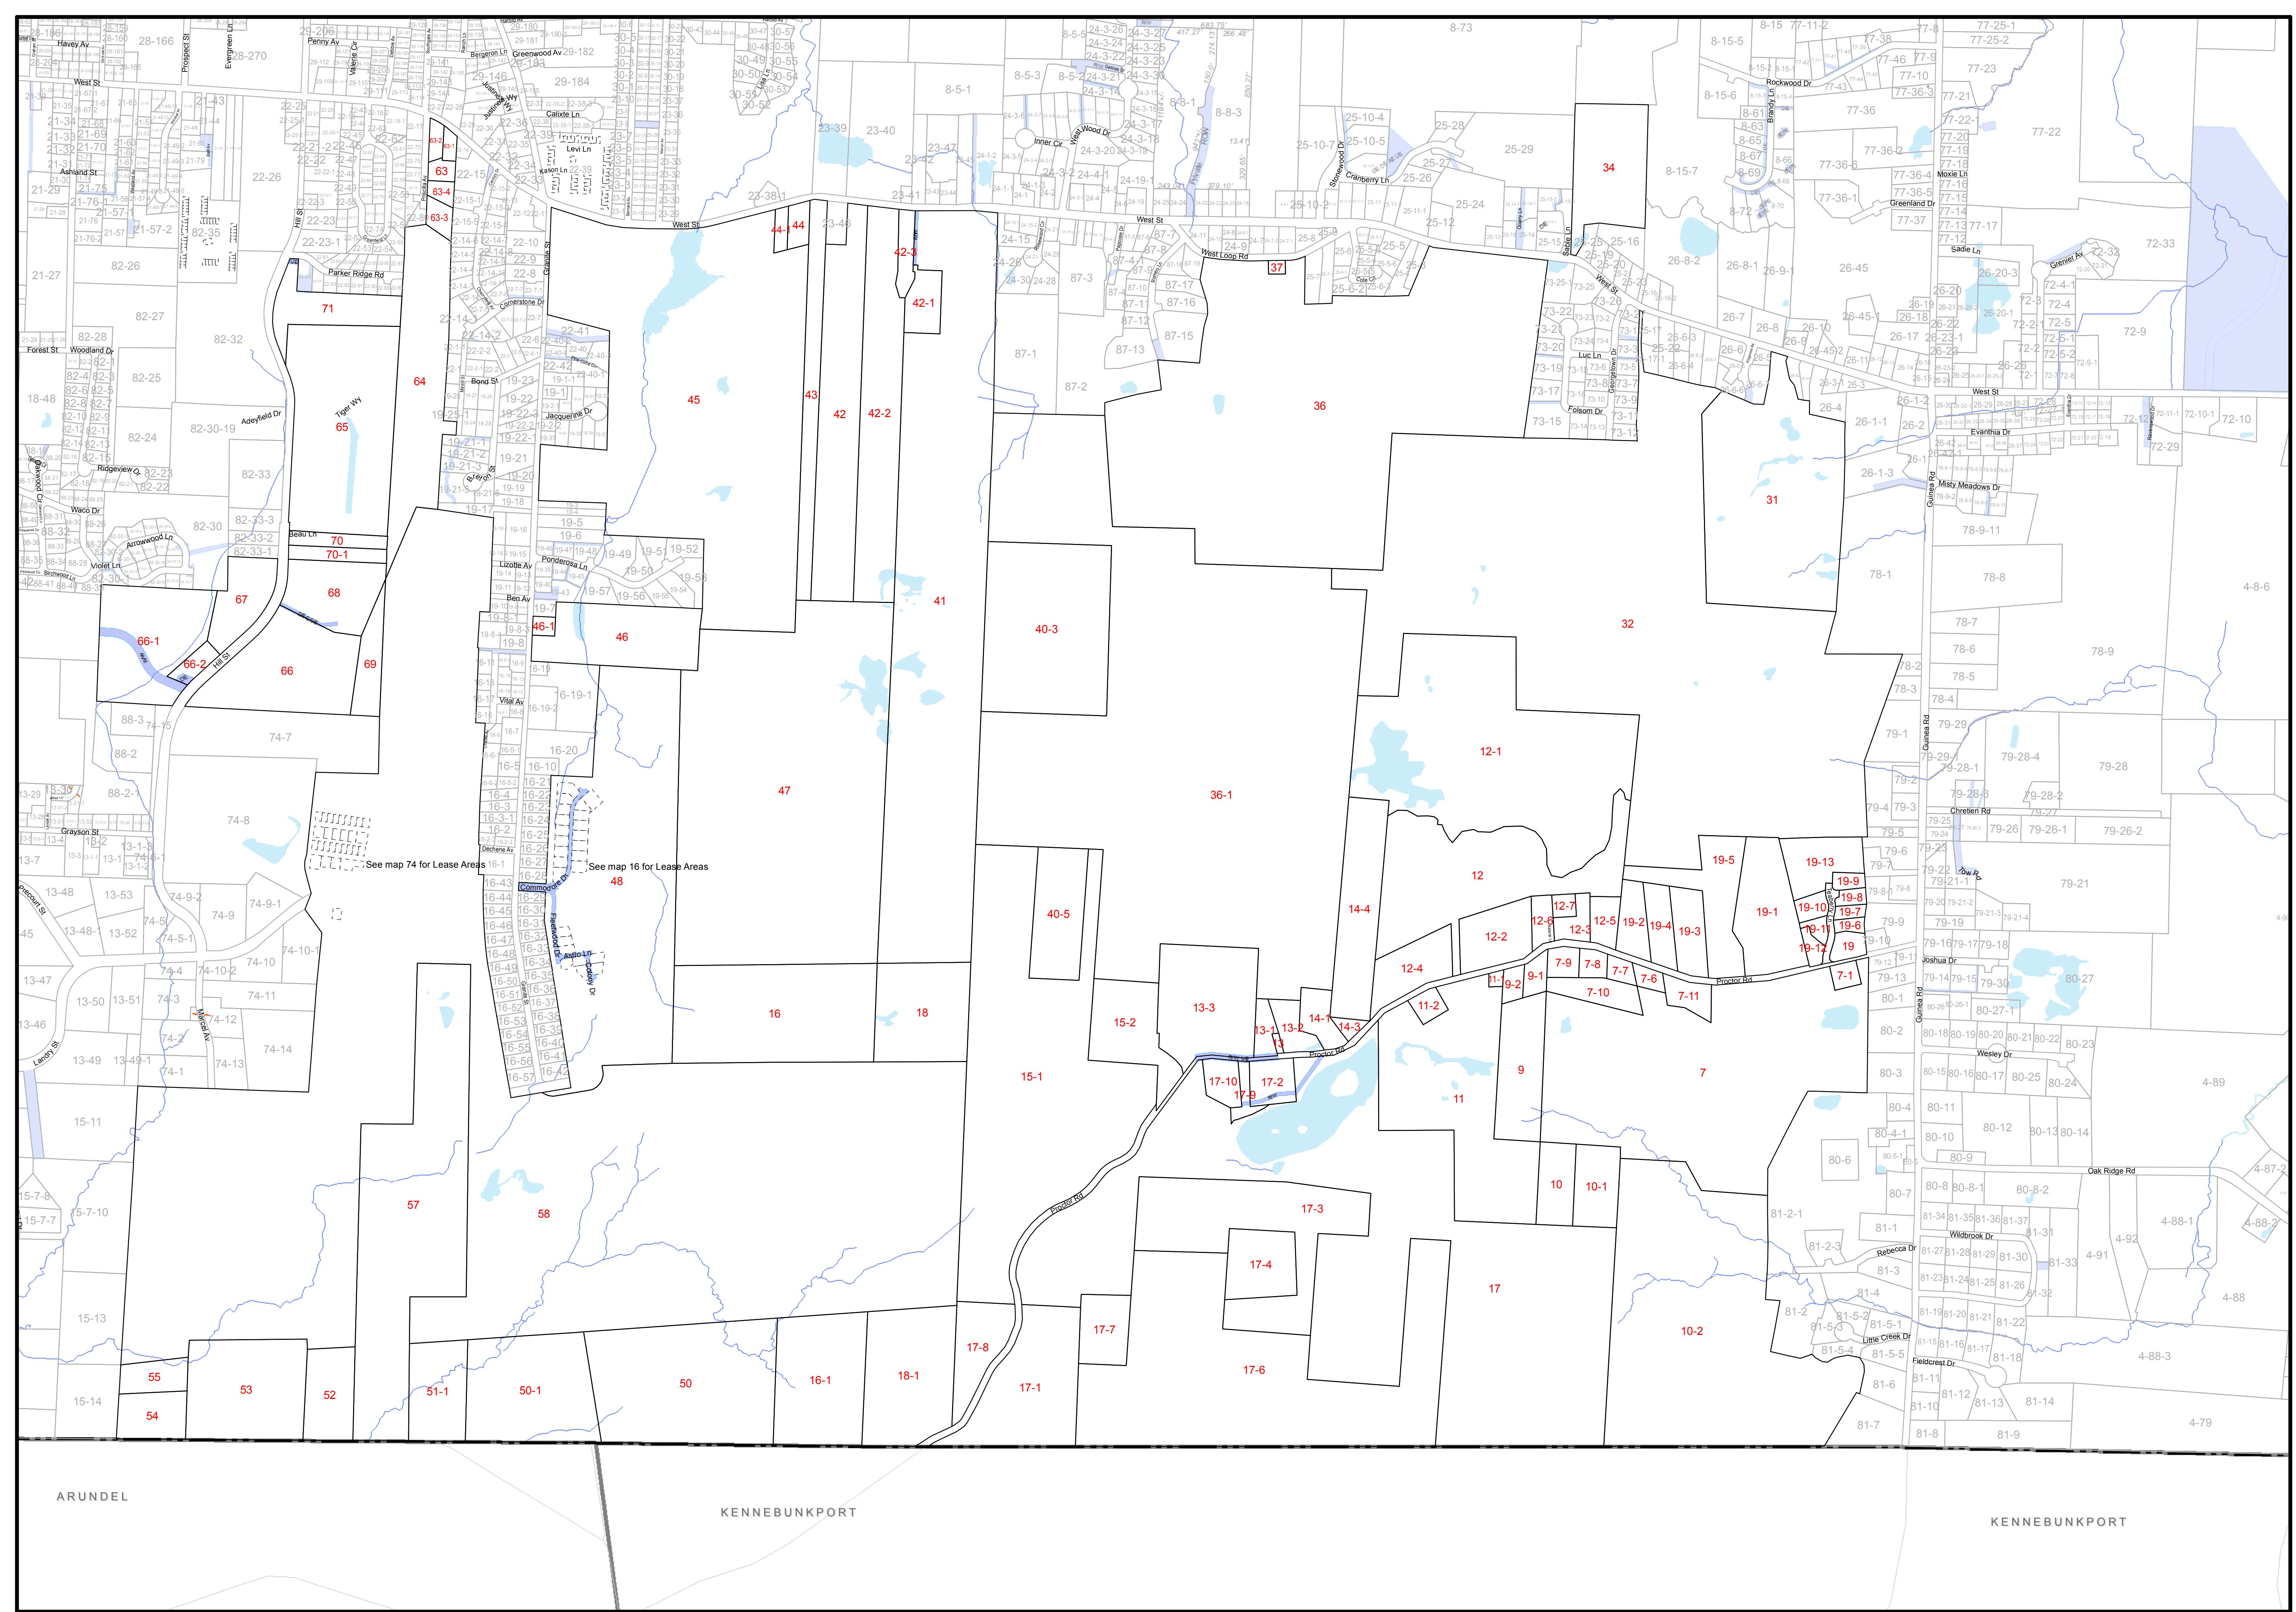

North is based on the
Maine State
Coordinate System
NAD 1983
North Rotation is 33°

UPDATED THROUGH APRIL 1, 2018
FOR ASSESSMENT PURPOSES ONLY
NOT TO BE USED FOR CONVEYANCES

The City of Biddeford, Maine
OFFICIAL TAX MAP
Office of the Tax Assessor
Nicholas D. Desjardins, CMA
Assessor

This Map is Prepared By
The City of Biddeford, Maine
Technology Department
GIS Division
205 Main Street - P.O. Box 386 - Biddeford, Maine 04005
207-571-0600 - gis@biddefordmaine.org

3
Tax Map

See map 74 for Lease Areas

See map 16 for Lease Areas

ARUNDEL

KENNEBUNKPORT

KENNEBUNKPORT